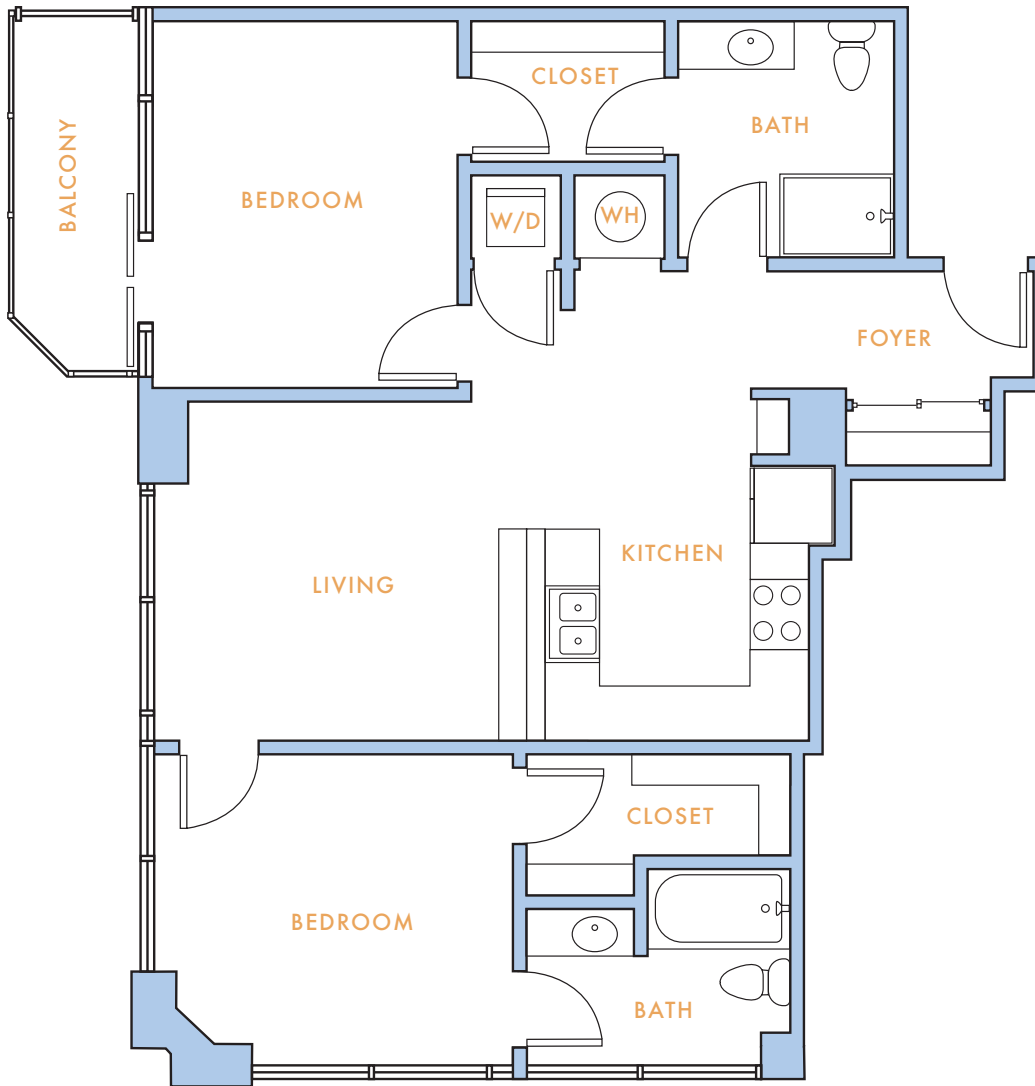

# SKYHOUSE

FRISCO STATION

A

2 bed

2 bath

1,030 SQ FT

214.469.0100 • [SkyHouseFrisco@LincolnApts.com](mailto:SkyHouseFrisco@LincolnApts.com) • 6633 John Hickman Pkwy. Frisco, TX. 75034 • [SkyHouseFrisco.com](http://SkyHouseFrisco.com)   

Information is believed to be accurate, but not warranted. Specifications, pricing and availability are subject to change without notice. See agent for details. Artist's renderings and floorplans are approximate only and are not meant to be exact depictions of the unit. Drawings are not to scale. Your selected floorplan may vary from this illustration due to design configuration and architectural styling. Not all features are available in every apartment. All square footages are approximate.