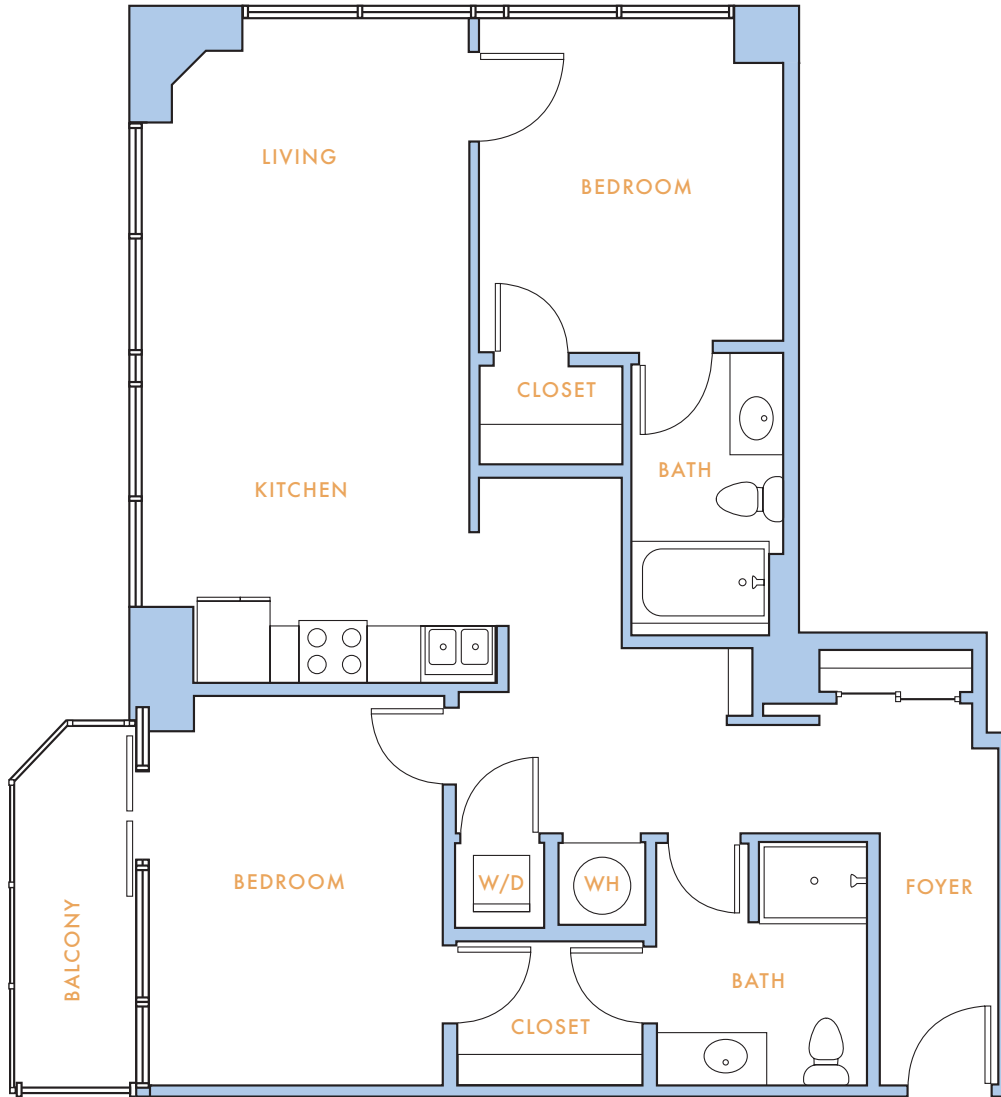

SKYHOUSE

FRISCO STATION

A1

2 bed

2 bath

1,078 SQ FT

214.469.0100 • SkyHouseFrisco@LincolnApts.com • 6633 John Hickman Pkwy. Frisco, TX. 75034 • SkyHouseFrisco.com 🐾 ♿ 🏠

Information is believed to be accurate, but not warranted. Specifications, pricing and availability are subject to change without notice. See agent for details. Artist's renderings and floorplans are approximate only and are not meant to be exact depictions of the unit. Drawings are not to scale. Your selected floorplan may vary from this illustration due to design configuration and architectural styling. Not all features are available in every apartment. All square footages are approximate.