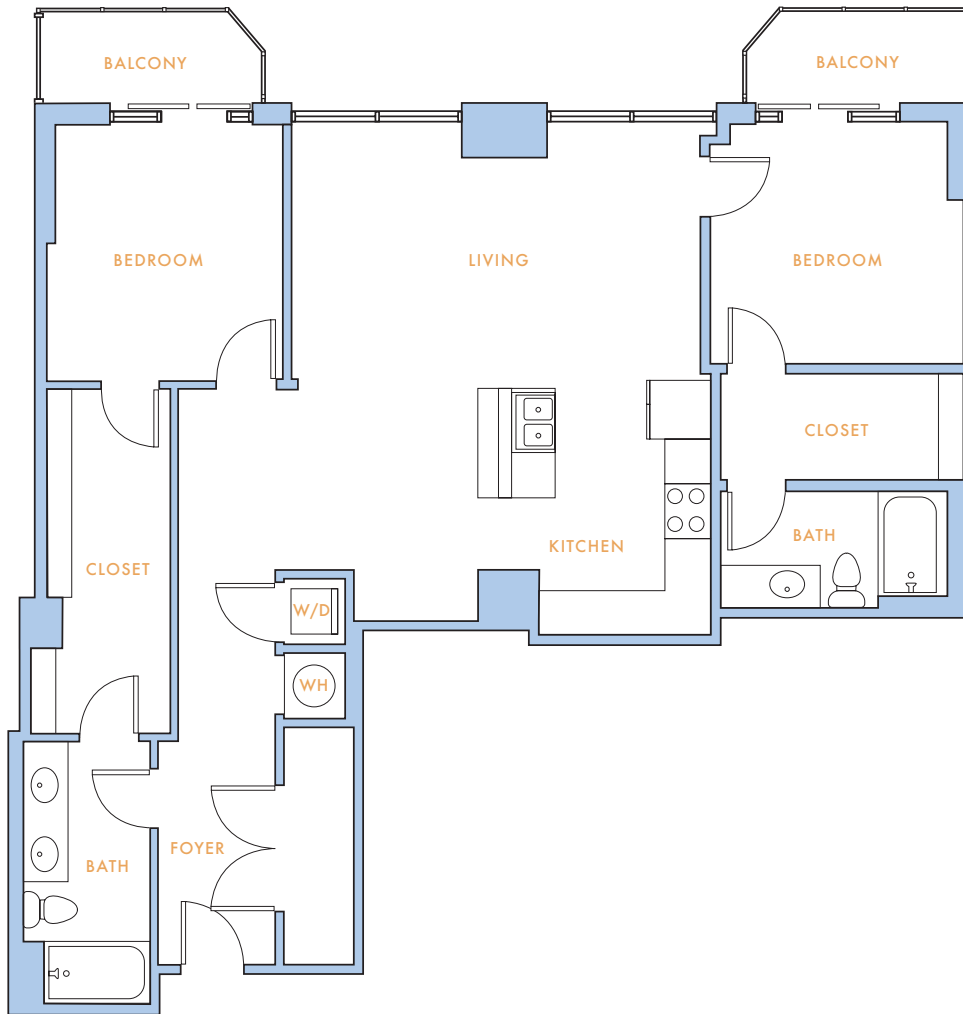

SKYHOUSE

FRISCO STATION

A3

2 bed

2 bath

1,360 SQ FT

214.469.0100 • SkyHouseFrisco@LincolnApts.com • 6633 John Hickman Pkwy. Frisco, TX. 75034 • SkyHouseFrisco.com 🐾 ♿ 🏠

Information is believed to be accurate, but not warranted. Specifications, pricing and availability are subject to change without notice. See agent for details. Artist's renderings and floorplans are approximate only and are not meant to be exact depictions of the unit. Drawings are not to scale. Your selected floorplan may vary from this illustration due to design configuration and architectural styling. Not all features are available in every apartment. All square footages are approximate.