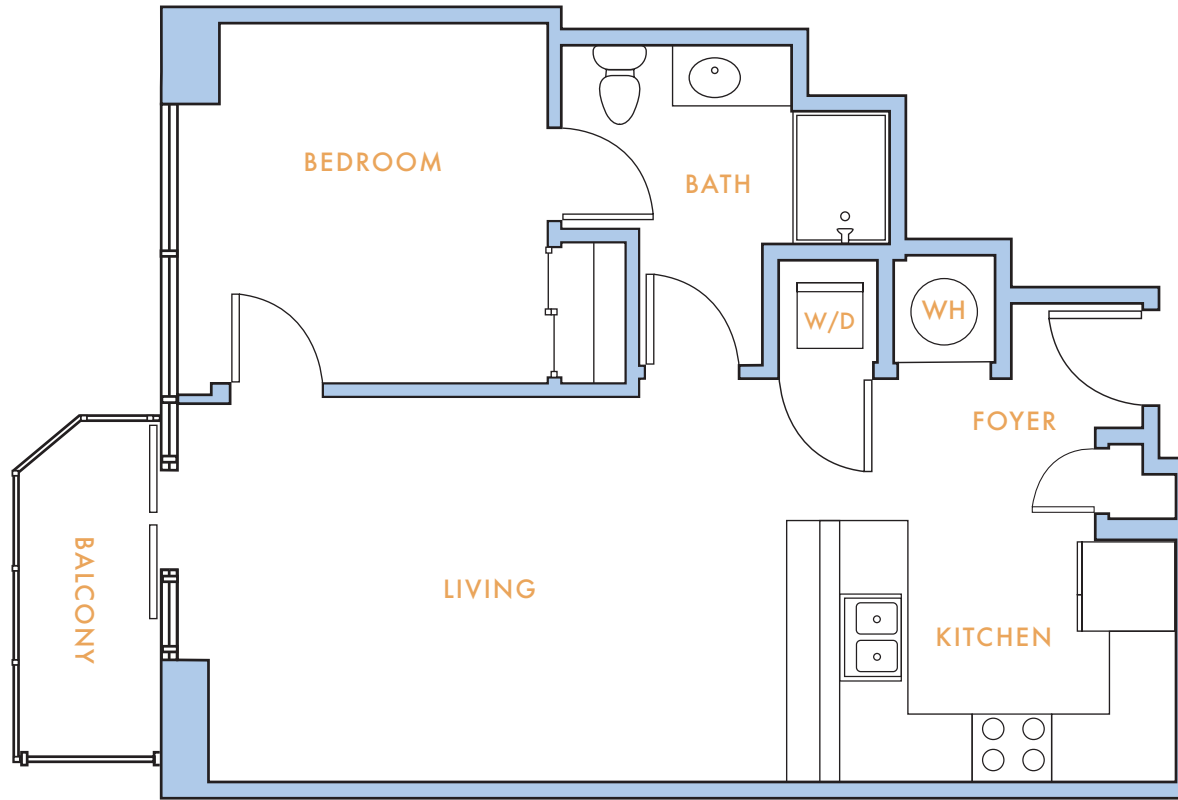

SKYHOUSE

FRISCO STATION

B

1 bed

1 bath

676 SQ FT

214.469.0100 • SkyHouseFrisco@LincolnApts.com • 6633 John Hickman Pkwy. Frisco, TX. 75034 • SkyHouseFrisco.com 🐾 ♿ 🏠

Information is believed to be accurate, but not warranted. Specifications, pricing and availability are subject to change without notice. See agent for details. Artist's renderings and floorplans are approximate only and are not meant to be exact depictions of the unit. Drawings are not to scale. Your selected floorplan may vary from this illustration due to design configuration and architectural styling. Not all features are available in every apartment. All square footages are approximate.