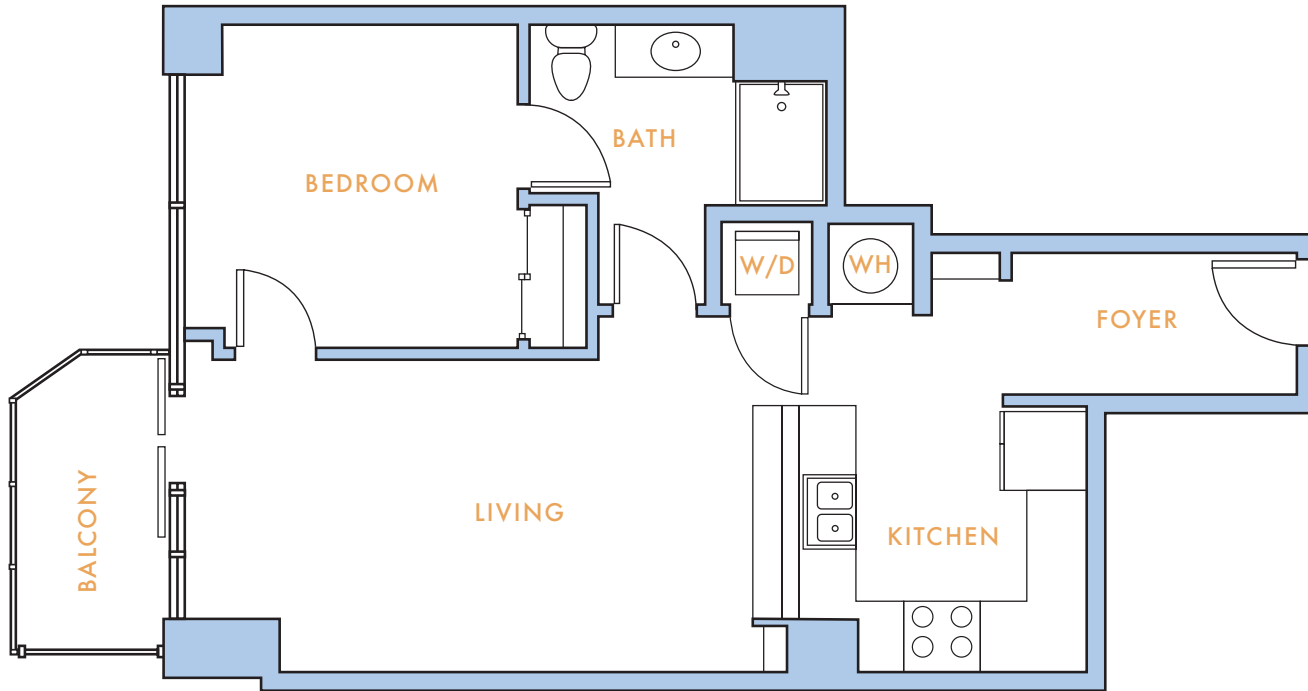

SKYHOUSE

FRISCO STATION

B2

1 bed

1 bath

712 SQ FT

214.469.0100 • SkyHouseFrisco@LincolnApts.com • 6633 John Hickman Pkwy. Frisco, TX. 75034 • SkyHouseFrisco.com 🐾 ♿ 🏠

Information is believed to be accurate, but not warranted. Specifications, pricing and availability are subject to change without notice. See agent for details. Artist's renderings and floorplans are approximate only and are not meant to be exact depictions of the unit. Drawings are not to scale. Your selected floorplan may vary from this illustration due to design configuration and architectural styling. Not all features are available in every apartment. All square footages are approximate.