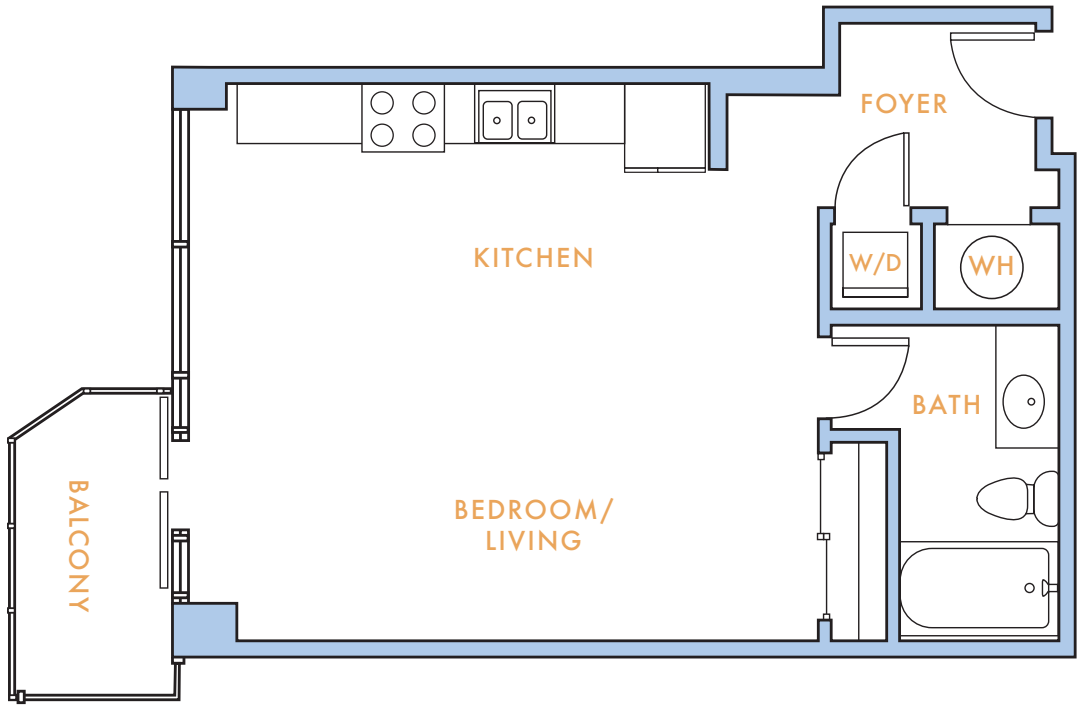

SKYHOUSE

FRISCO STATION

C 1 bed 1 bath 629 SQ FT

214.469.0100 • SkyHouseFrisco@LincolnApts.com • 6633 John Hickman Pkwy. Frisco, TX. 75034 • SkyHouseFrisco.com 🐾 ♿ 🏠

Information is believed to be accurate, but not warranted. Specifications, pricing and availability are subject to change without notice. See agent for details. Artist's renderings and floorplans are approximate only and are not meant to be exact depictions of the unit. Drawings are not to scale. Your selected floorplan may vary from this illustration due to design configuration and architectural styling. Not all features are available in every apartment. All square footages are approximate.