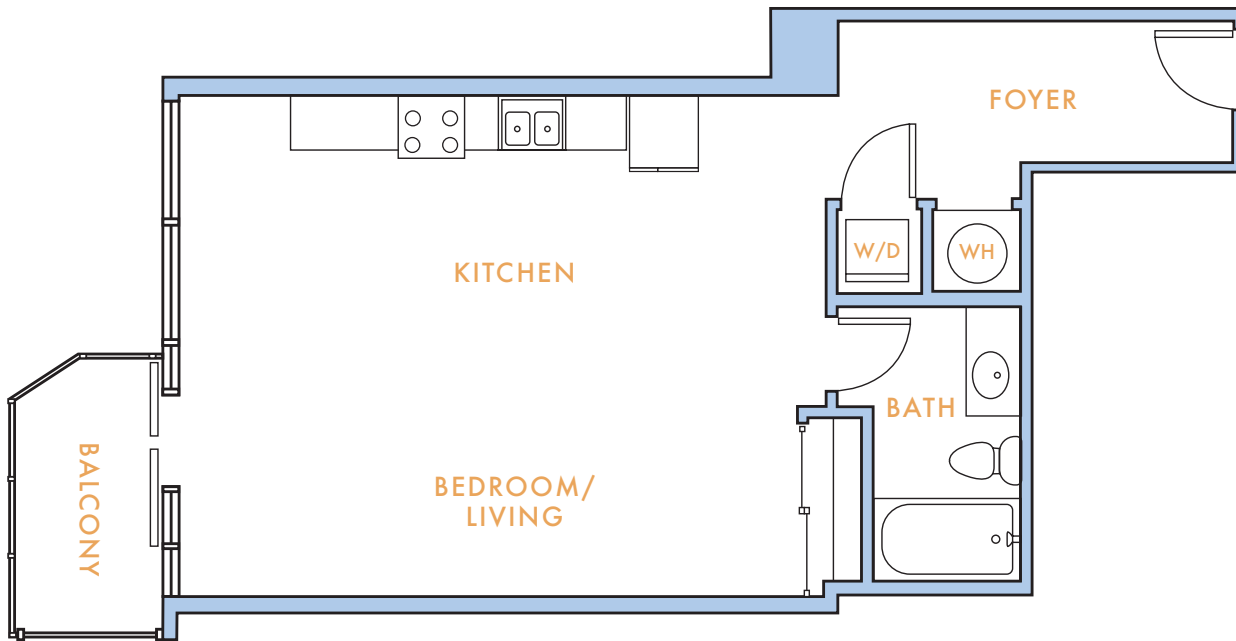

# SKYHOUSE

FRISCO STATION

C1

1 bed

1 bath

691 SQ FT

214.469.0100 • [SkyHouseFrisco@LincolnApts.com](mailto:SkyHouseFrisco@LincolnApts.com) • 6633 John Hickman Pkwy. Frisco, TX. 75034 • [SkyHouseFrisco.com](http://SkyHouseFrisco.com) 🐾 ♿ 🏠

Information is believed to be accurate, but not warranted. Specifications, pricing and availability are subject to change without notice. See agent for details. Artist's renderings and floorplans are approximate only and are not meant to be exact depictions of the unit. Drawings are not to scale. Your selected floorplan may vary from this illustration due to design configuration and architectural styling. Not all features are available in every apartment. All square footages are approximate.