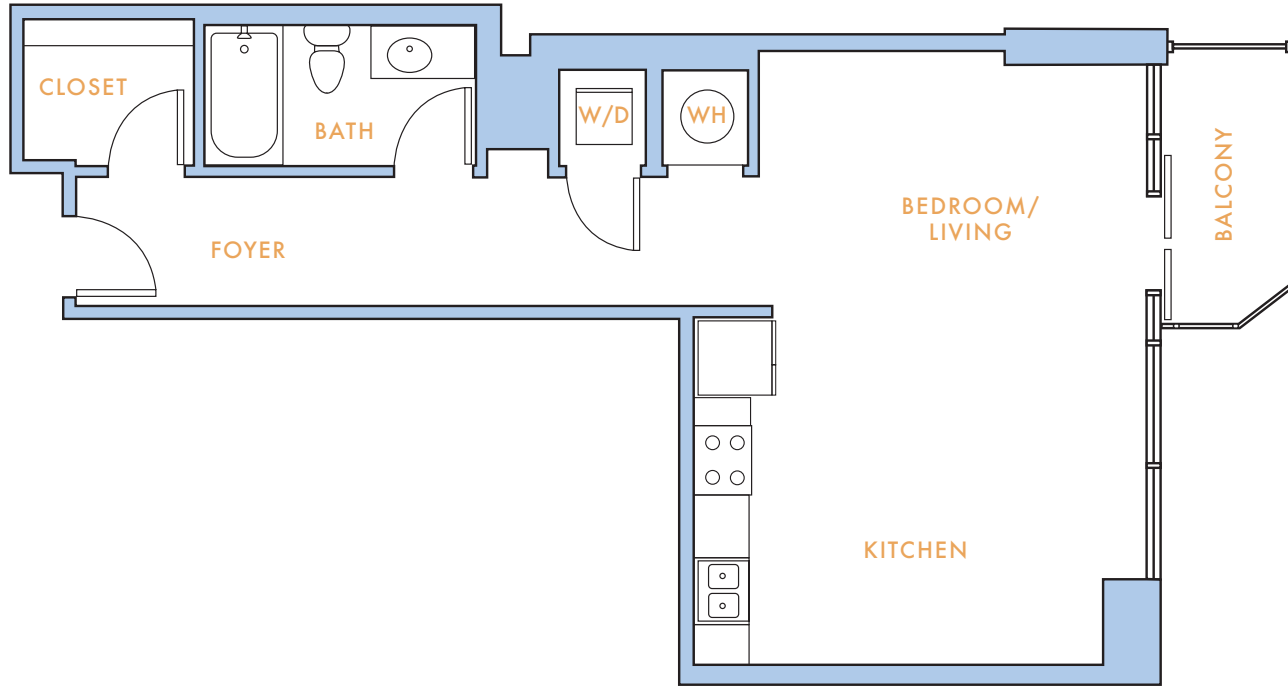

SKYHOUSE

FRISCO STATION

C4

1 bed

1 bath

657 SQ FT

214.469.0100 • SkyHouseFrisco@LincolnApts.com • 6633 John Hickman Pkwy. Frisco, TX. 75034 • SkyHouseFrisco.com 🐾 ♿ 🏠

Information is believed to be accurate, but not warranted. Specifications, pricing and availability are subject to change without notice. See agent for details. Artist's renderings and floorplans are approximate only and are not meant to be exact depictions of the unit. Drawings are not to scale. Your selected floorplan may vary from this illustration due to design configuration and architectural styling. Not all features are available in every apartment. All square footages are approximate.