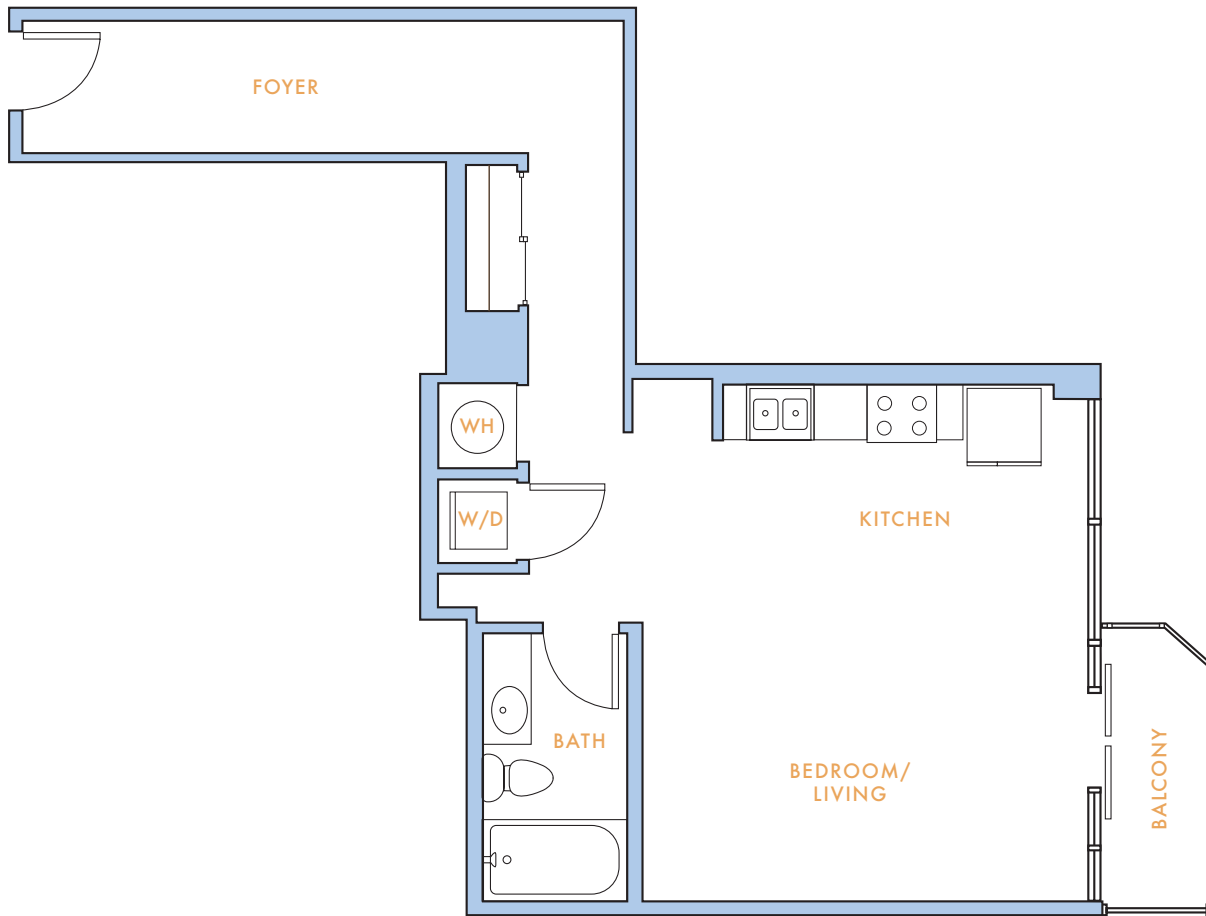

# SKYHOUSE

FRISCO STATION

C5

1 bed

1 bath

656 SQ FT

214.469.0100 • [SkyHouseFrisco@LincolnApts.com](mailto:SkyHouseFrisco@LincolnApts.com) • 6633 John Hickman Pkwy. Frisco, TX. 75034 • [SkyHouseFrisco.com](http://SkyHouseFrisco.com) 🐾 ♿ 🏠

Information is believed to be accurate, but not warranted. Specifications, pricing and availability are subject to change without notice. See agent for details. Artist's renderings and floorplans are approximate only and are not meant to be exact depictions of the unit. Drawings are not to scale. Your selected floorplan may vary from this illustration due to design configuration and architectural styling. Not all features are available in every apartment. All square footages are approximate.