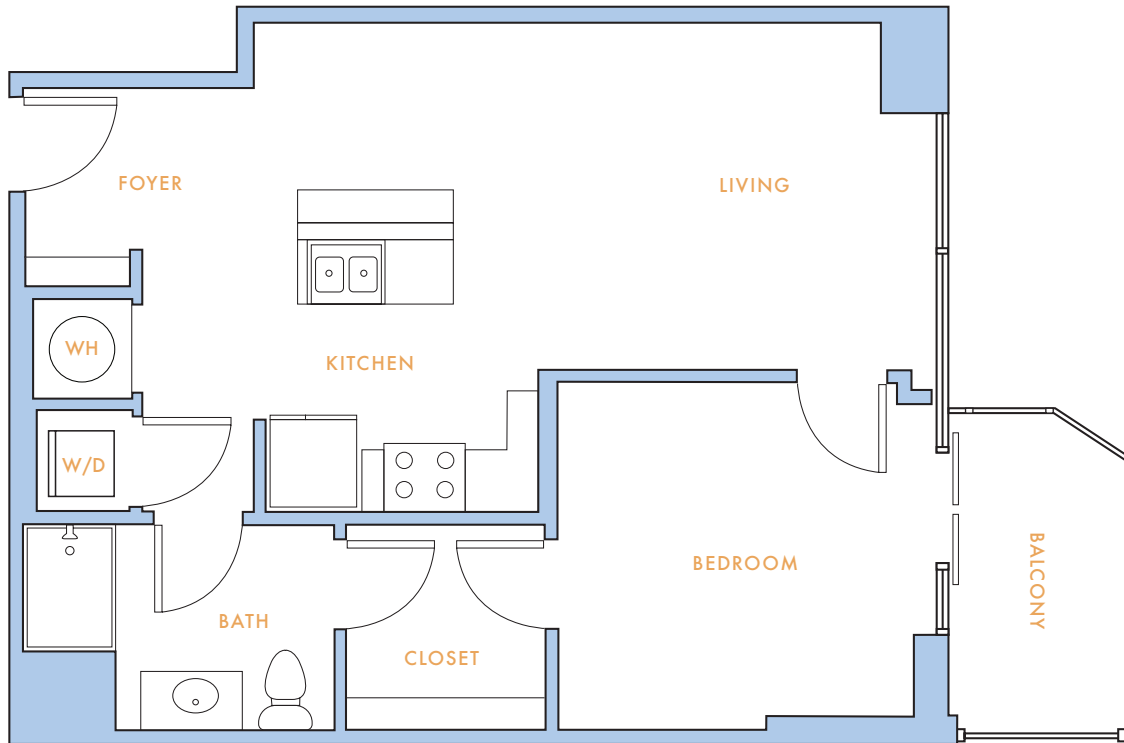

SKYHOUSE

FRISCO STATION

D

1 bed

1 bath

678 SQ FT

214.469.0100 • SkyHouseFrisco@LincolnApts.com • 6633 John Hickman Pkwy. Frisco, TX. 75034 • SkyHouseFrisco.com 🐾 ♿ 🏠

Information is believed to be accurate, but not warranted. Specifications, pricing and availability are subject to change without notice. See agent for details. Artist's renderings and floorplans are approximate only and are not meant to be exact depictions of the unit. Drawings are not to scale. Your selected floorplan may vary from this illustration due to design configuration and architectural styling. Not all features are available in every apartment. All square footages are approximate.