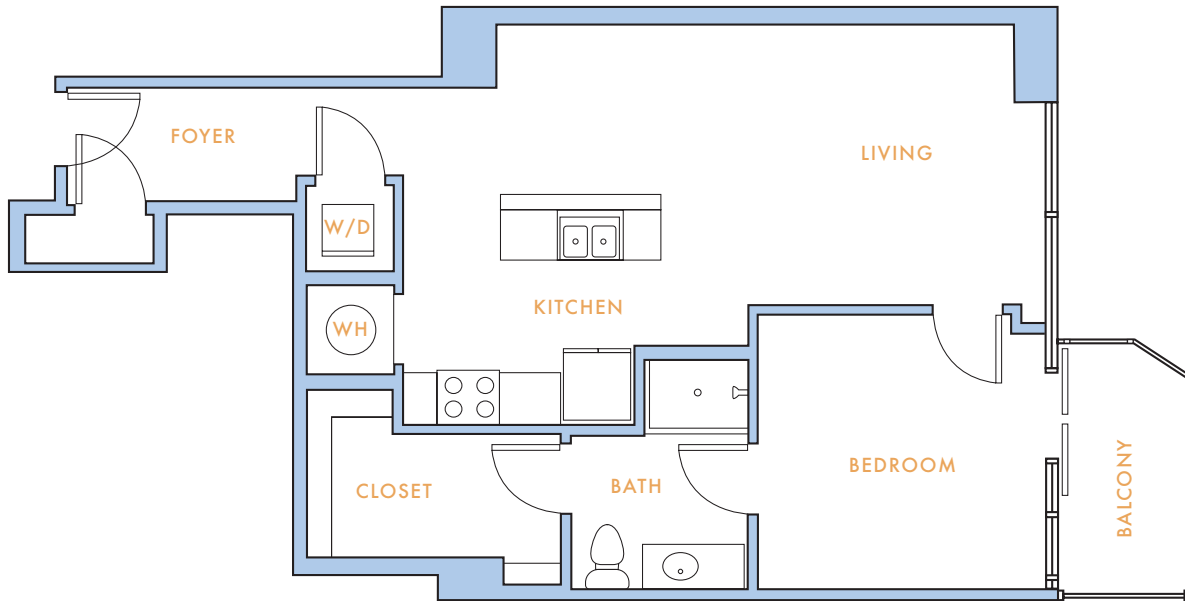

SKYHOUSE

FRISCO STATION

E1

1 bed

1 bath

751 SQ FT

214.469.0100 • SkyHouseFrisco@LincolnApts.com • 6633 John Hickman Pkwy. Frisco, TX. 75034 • SkyHouseFrisco.com 🐾 ♿ 🏠

Information is believed to be accurate, but not warranted. Specifications, pricing and availability are subject to change without notice. See agent for details. Artist's renderings and floorplans are approximate only and are not meant to be exact depictions of the unit. Drawings are not to scale. Your selected floorplan may vary from this illustration due to design configuration and architectural styling. Not all features are available in every apartment. All square footages are approximate.