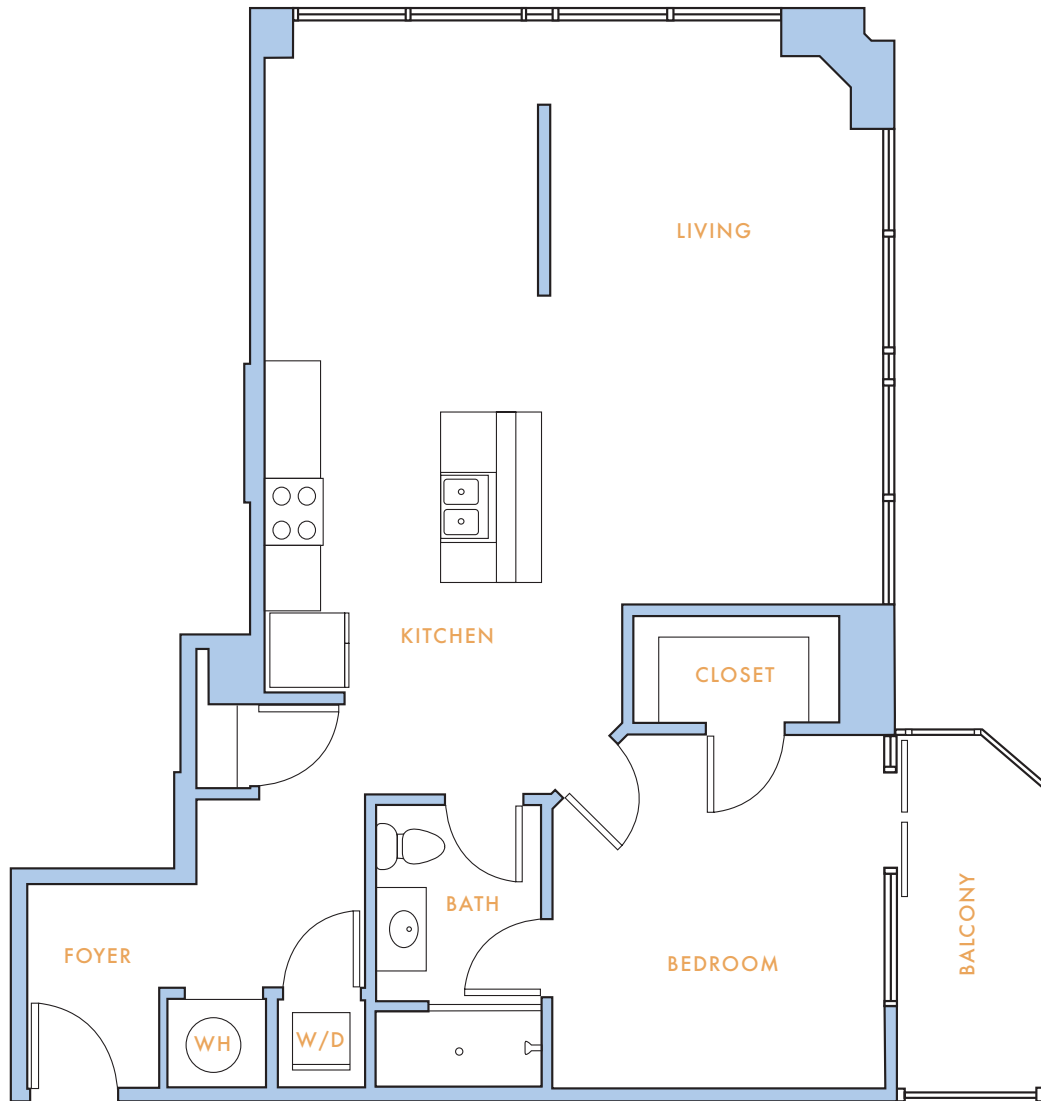

# SKYHOUSE

FRISCO STATION

F

1 bed

1 bath

1,012 SQ FT

214.469.0100 • [SkyHouseFrisco@LincolnApts.com](mailto:SkyHouseFrisco@LincolnApts.com) • 6633 John Hickman Pkwy. Frisco, TX. 75034 • [SkyHouseFrisco.com](http://SkyHouseFrisco.com) 🐾 ♿ 🏠

Information is believed to be accurate, but not warranted. Specifications, pricing and availability are subject to change without notice. See agent for details. Artist's renderings and floorplans are approximate only and are not meant to be exact depictions of the unit. Drawings are not to scale. Your selected floorplan may vary from this illustration due to design configuration and architectural styling. Not all features are available in every apartment. All square footages are approximate.