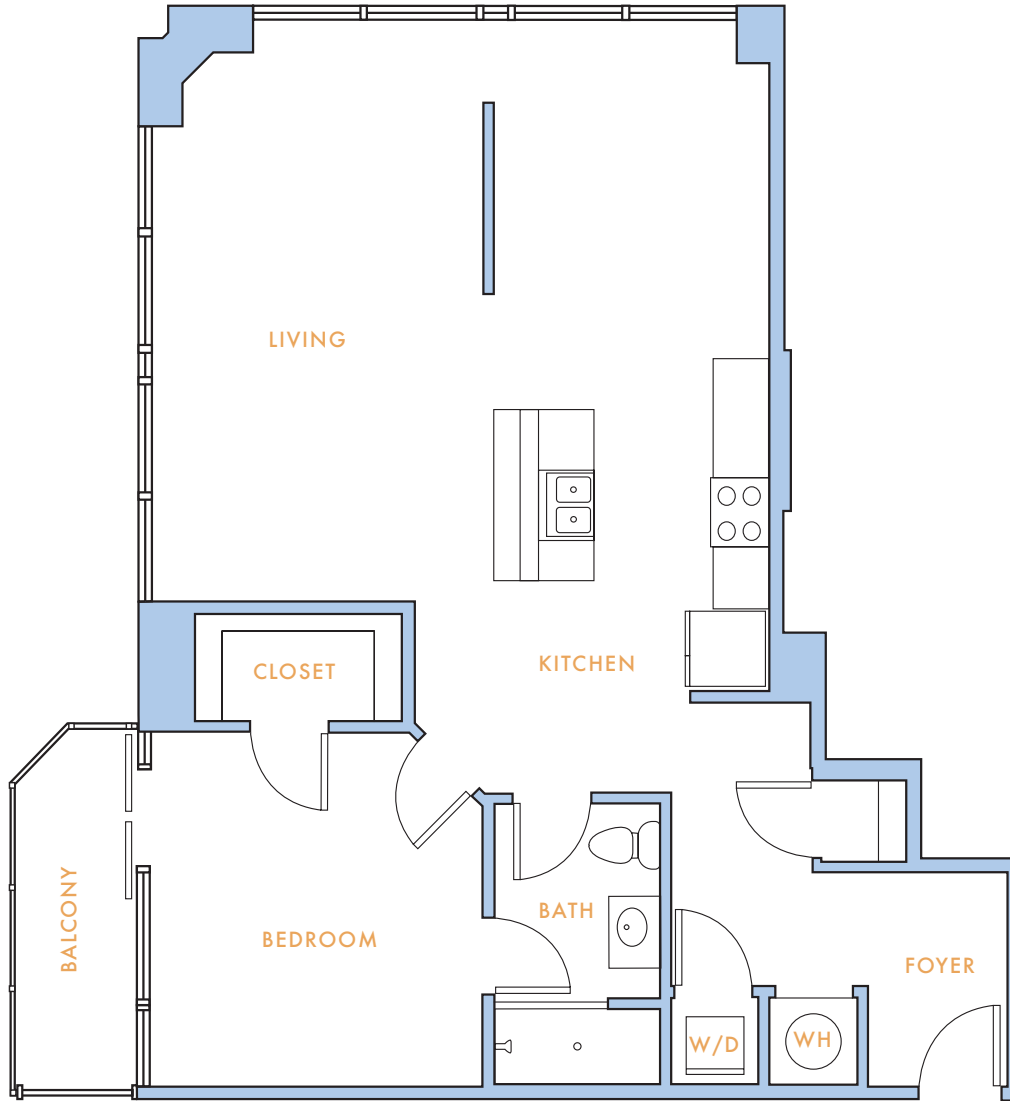

# SKYHOUSE

FRISCO STATION

F1

1 bed

1 bath

1,017 SQ FT

214.469.0100 • SkyHouseFrisco@LincolnApts.com • 6633 John Hickman Pkwy. Frisco, TX. 75034 • SkyHouseFrisco.com

Information is believed to be accurate, but not warranted. Specifications, pricing and availability are subject to change without notice. See agent for details. Artist's renderings and floorplans are approximate only and are not meant to be exact depictions of the unit. Drawings are not to scale. Your selected floorplan may vary from this illustration due to design configuration and architectural styling. Not all features are available in every apartment. All square footages are approximate.