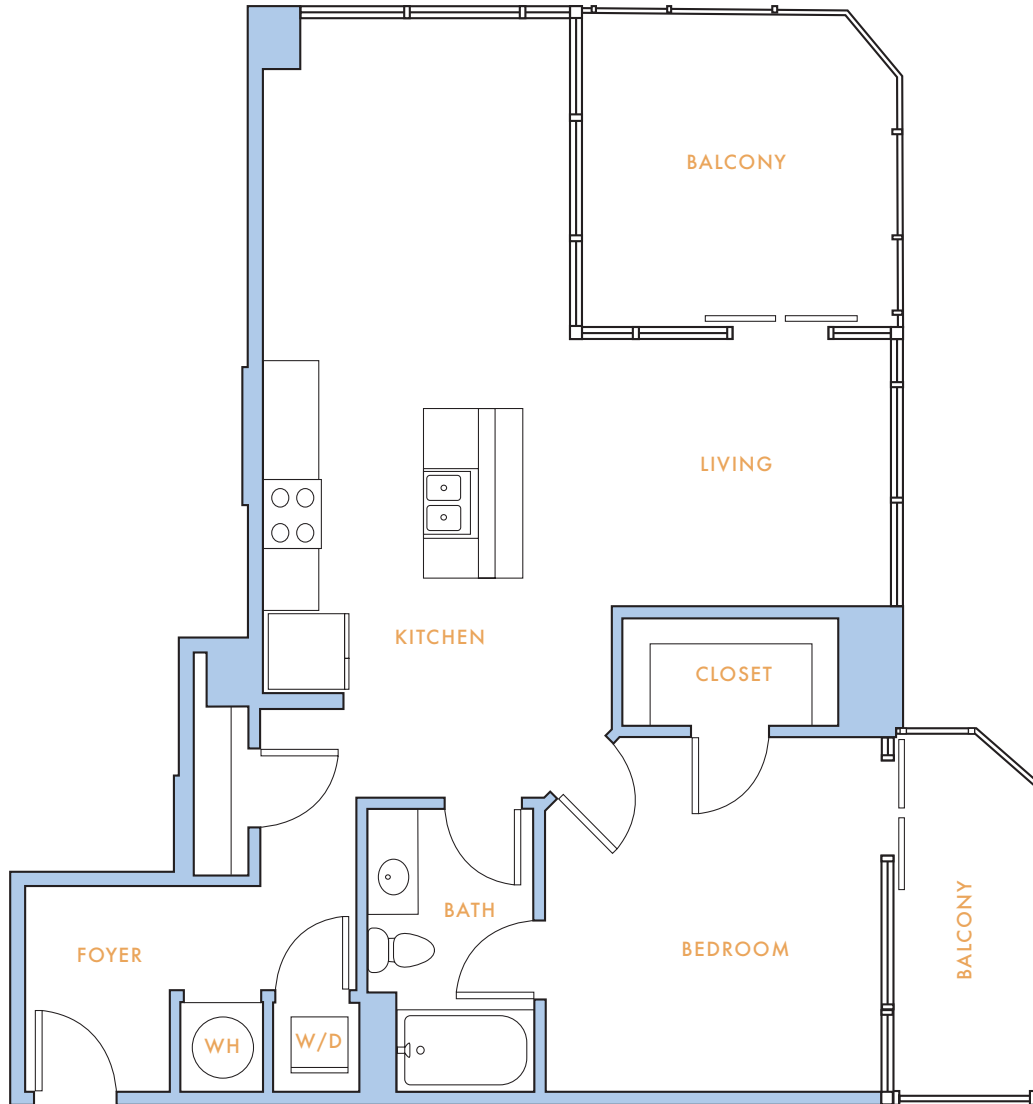

SKYHOUSE

FRISCO STATION

F3

1 bed

1 bath

885 SQ FT

214.469.0100 • SkyHouseFrisco@LincolnApts.com • 6633 John Hickman Pkwy. Frisco, TX. 75034 • SkyHouseFrisco.com 🐾 ♿ 🏠

Information is believed to be accurate, but not warranted. Specifications, pricing and availability are subject to change without notice. See agent for details. Artist's renderings and floorplans are approximate only and are not meant to be exact depictions of the unit. Drawings are not to scale. Your selected floorplan may vary from this illustration due to design configuration and architectural styling. Not all features are available in every apartment. All square footages are approximate.