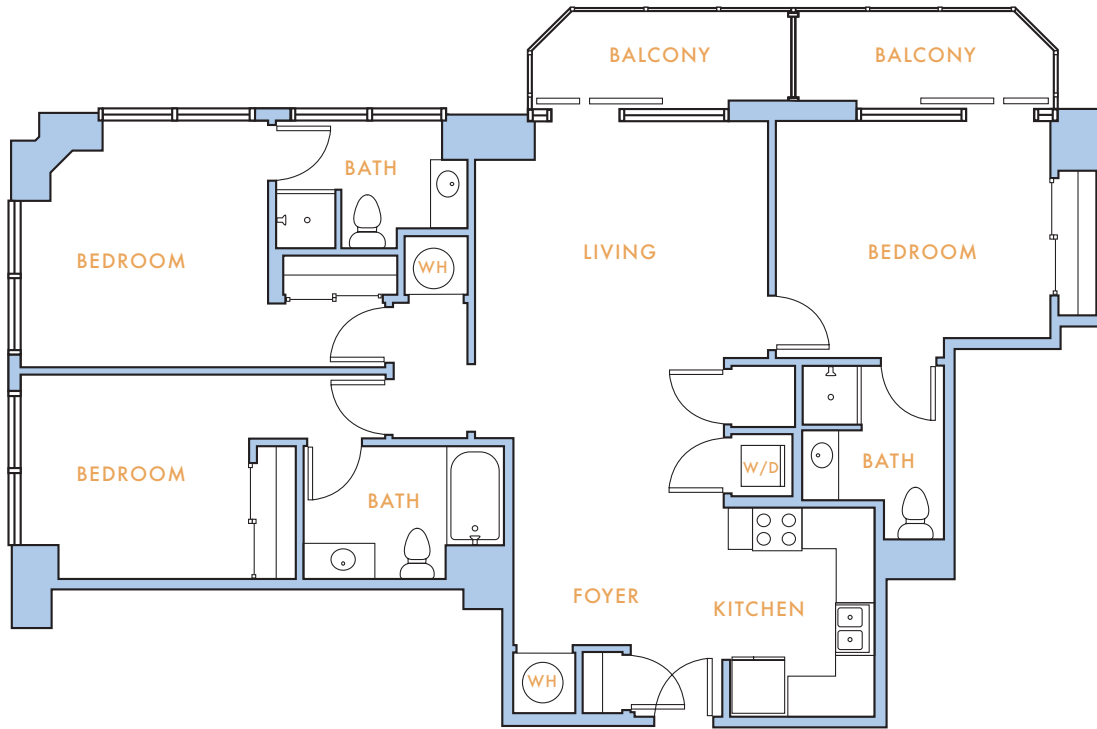

SKYHOUSE

FRISCO STATION

G

3 bed

3 bath

1,396 SQ FT

214.469.0100 • SkyHouseFrisco@LincolnApts.com • 6633 John Hickman Pkwy. Frisco, TX. 75034 • SkyHouseFrisco.com 🐾 ♿ 🏠

Information is believed to be accurate, but not warranted. Specifications, pricing and availability are subject to change without notice. See agent for details. Artist's renderings and floorplans are approximate only and are not meant to be exact depictions of the unit. Drawings are not to scale. Your selected floorplan may vary from this illustration due to design configuration and architectural styling. Not all features are available in every apartment. All square footages are approximate.