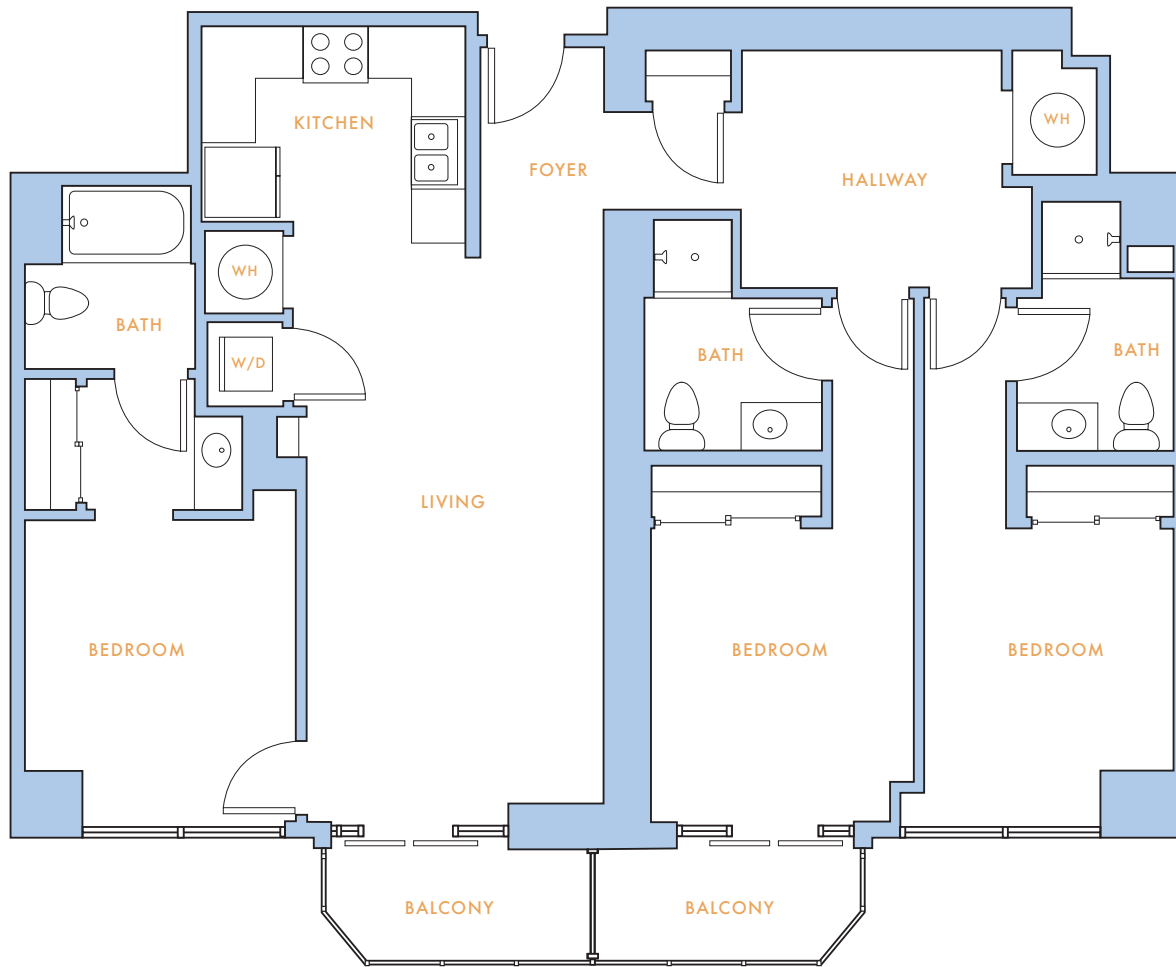

# SKYHOUSE

FRISCO STATION

H

3 bed

3 bath

1,372 SQ FT

214.469.0100 • [SkyHouseFrisco@LincolnApts.com](mailto:SkyHouseFrisco@LincolnApts.com) • 6633 John Hickman Pkwy. Frisco, TX. 75034 • [SkyHouseFrisco.com](http://SkyHouseFrisco.com) 🐾 ♿ 🏠

Information is believed to be accurate, but not warranted. Specifications, pricing and availability are subject to change without notice. See agent for details. Artist's renderings and floorplans are approximate only and are not meant to be exact depictions of the unit. Drawings are not to scale. Your selected floorplan may vary from this illustration due to design configuration and architectural styling. Not all features are available in every apartment. All square footages are approximate.