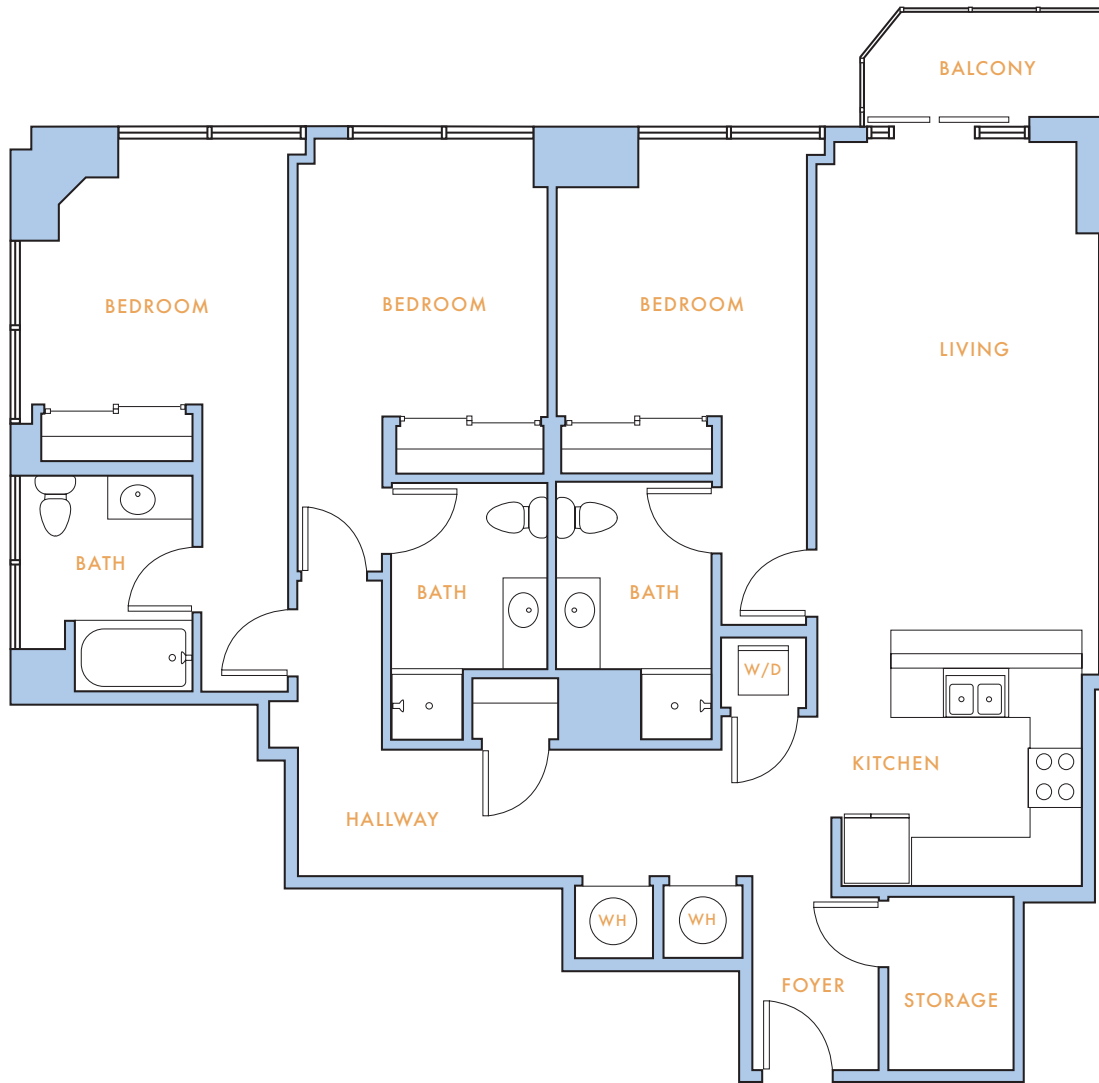

SKYHOUSE

FRISCO STATION

J

3 bed

3 bath

1,522 SQ FT

214.469.0100 • SkyHouseFrisco@LincolnApts.com • 6633 John Hickman Pkwy. Frisco, TX. 75034 • SkyHouseFrisco.com 🐾 ♿ 🏠

Information is believed to be accurate, but not warranted. Specifications, pricing and availability are subject to change without notice. See agent for details. Artist's renderings and floorplans are approximate only and are not meant to be exact depictions of the unit. Drawings are not to scale. Your selected floorplan may vary from this illustration due to design configuration and architectural styling. Not all features are available in every apartment. All square footages are approximate.