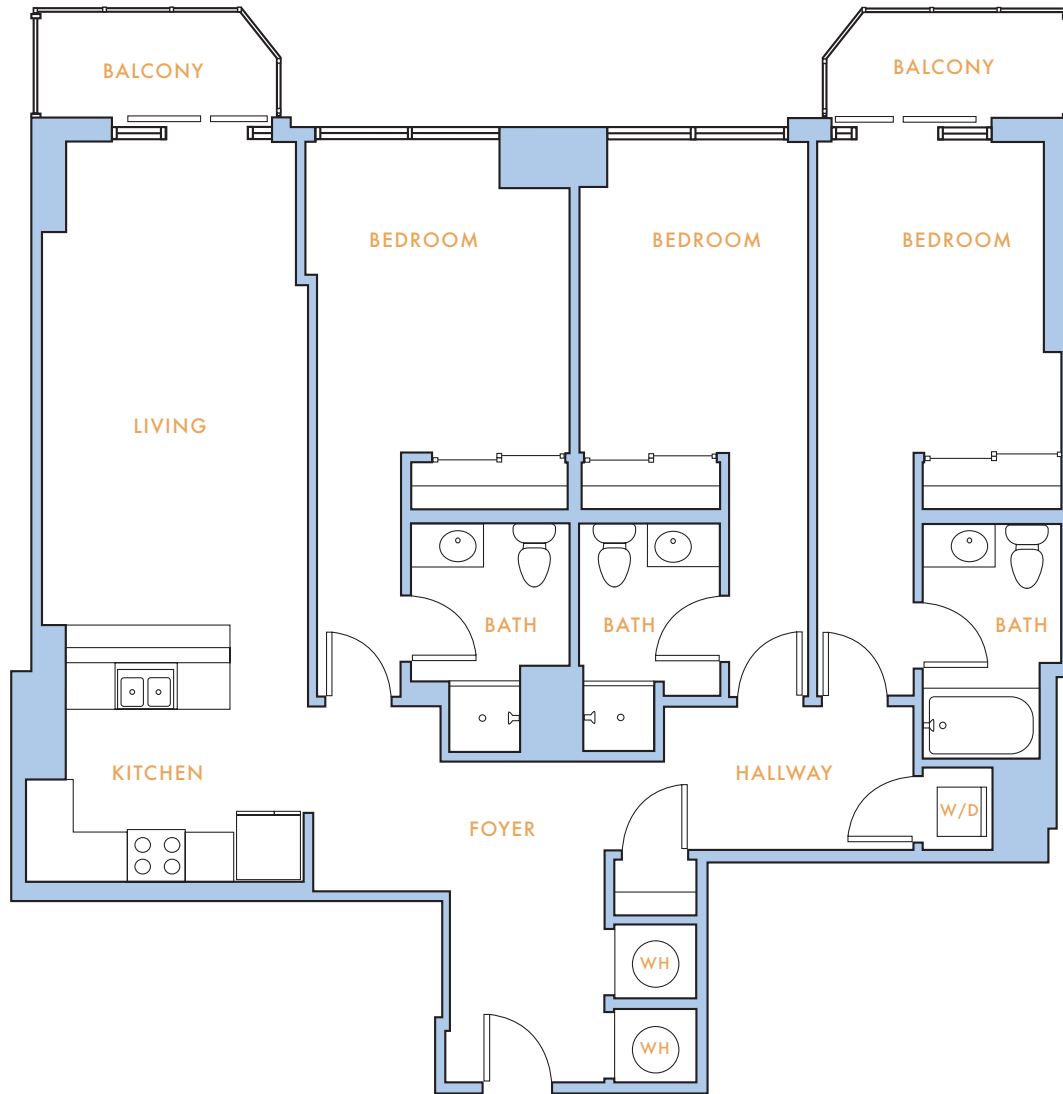

SKYHOUSE

FRISCO STATION

K

3 bed

3 bath

1,503 SQ FT

214.469.0100 • SkyHouseFrisco@LincolnApts.com • 6633 John Hickman Pkwy. Frisco, TX. 75034 • SkyHouseFrisco.com 🐾 ♿ 🏠

Information is believed to be accurate, but not warranted. Specifications, pricing and availability are subject to change without notice. See agent for details. Artist's renderings and floorplans are approximate only and are not meant to be exact depictions of the unit. Drawings are not to scale. Your selected floorplan may vary from this illustration due to design configuration and architectural styling. Not all features are available in every apartment. All square footages are approximate.