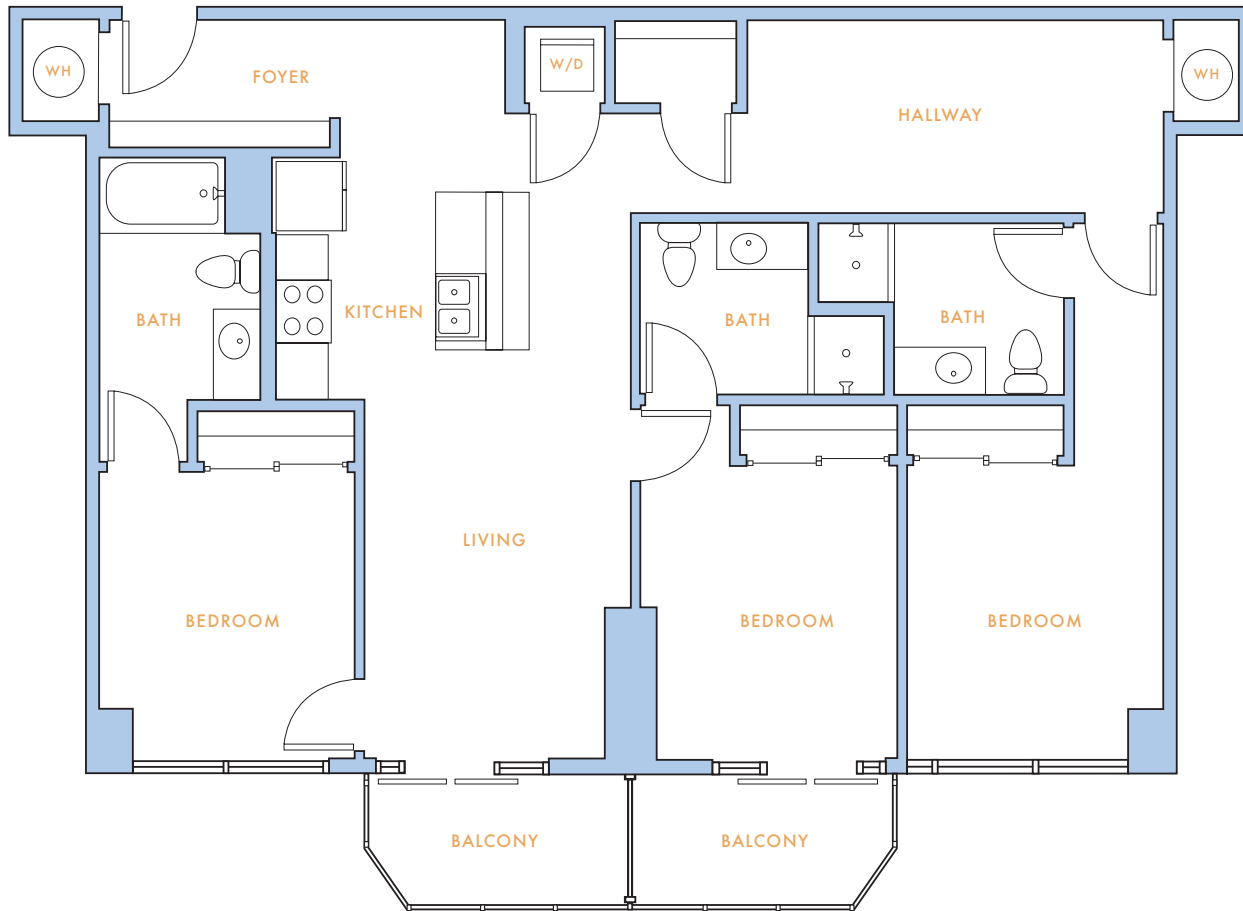

# SKYHOUSE

FRISCO STATION

L

3 bed

3 bath

1,341 SQ FT

214.469.0100 • [SkyHouseFrisco@LincolnApts.com](mailto:SkyHouseFrisco@LincolnApts.com) • 6633 John Hickman Pkwy. Frisco, TX. 75034 • [SkyHouseFrisco.com](http://SkyHouseFrisco.com) 🐾 ♿ 🏠

Information is believed to be accurate, but not warranted. Specifications, pricing and availability are subject to change without notice. See agent for details. Artist's renderings and floorplans are approximate only and are not meant to be exact depictions of the unit. Drawings are not to scale. Your selected floorplan may vary from this illustration due to design configuration and architectural styling. Not all features are available in every apartment. All square footages are approximate.