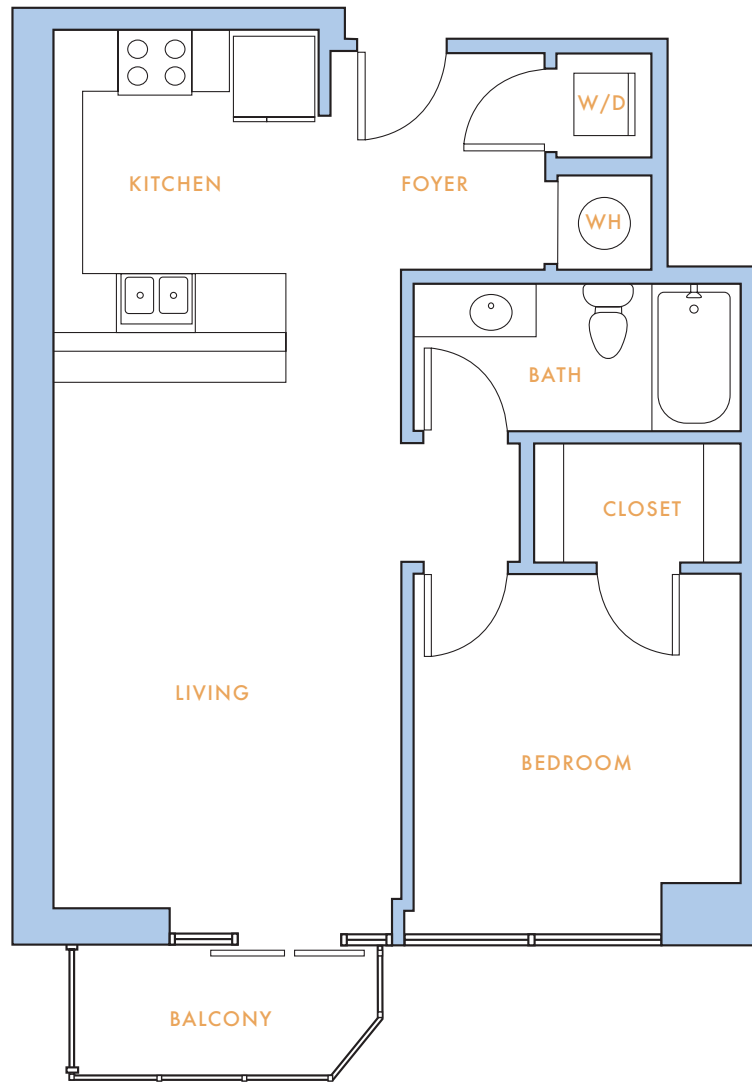

SKYHOUSE

FRISCO STATION

N

1 bed

1 bath

726 SQ FT

214.469.0100 • SkyHouseFrisco@LincolnApts.com • 6633 John Hickman Pkwy. Frisco, TX. 75034 • SkyHouseFrisco.com 🐾 ♿ 🏠

Information is believed to be accurate, but not warranted. Specifications, pricing and availability are subject to change without notice. See agent for details. Artist's renderings and floorplans are approximate only and are not meant to be exact depictions of the unit. Drawings are not to scale. Your selected floorplan may vary from this illustration due to design configuration and architectural styling. Not all features are available in every apartment. All square footages are approximate.