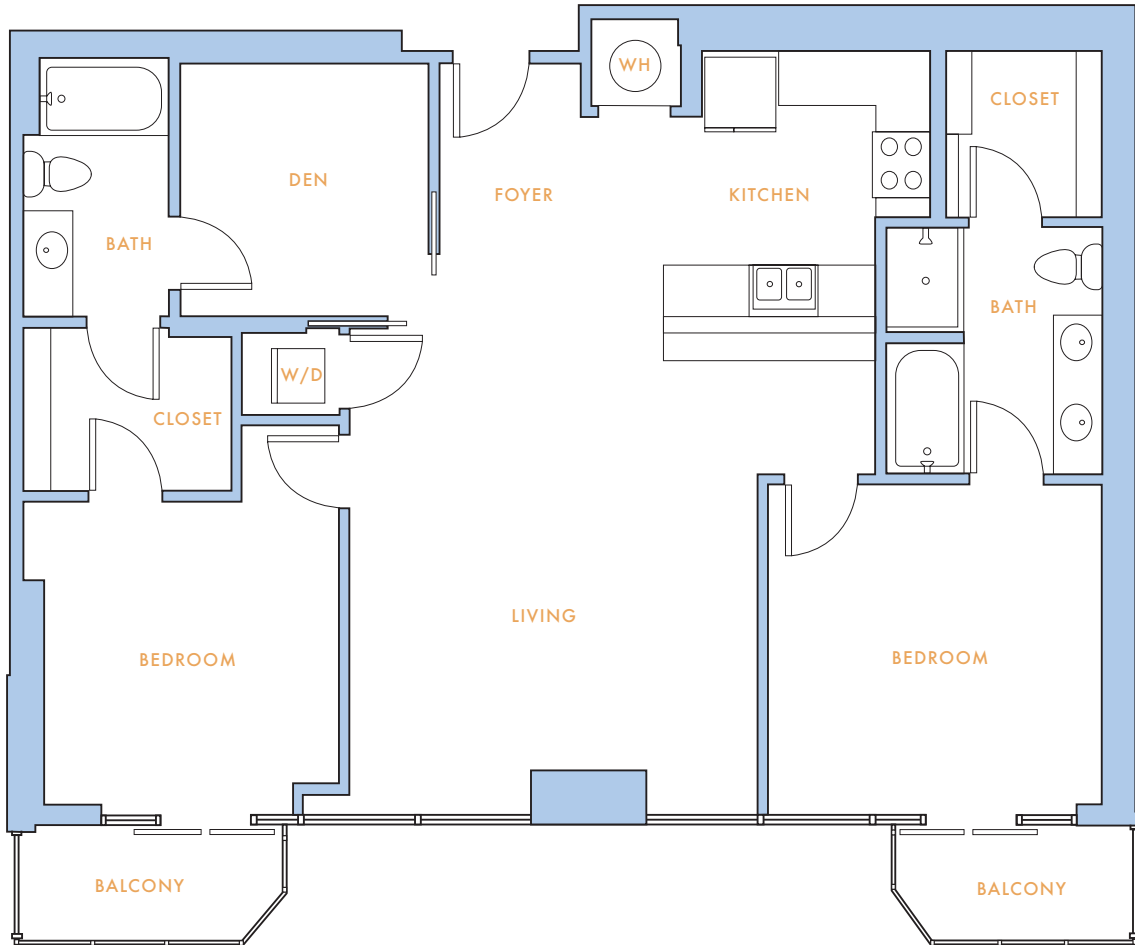

SKYHOUSE

FRISCO STATION

R

2 bed

2 bath

1,314 SQ FT

214.469.0100 • SkyHouseFrisco@LincolnApts.com • 6633 John Hickman Pkwy. Frisco, TX. 75034 • SkyHouseFrisco.com 🐾 ♿ 🏠

Information is believed to be accurate, but not warranted. Specifications, pricing and availability are subject to change without notice. See agent for details. Artist's renderings and floorplans are approximate only and are not meant to be exact depictions of the unit. Drawings are not to scale. Your selected floorplan may vary from this illustration due to design configuration and architectural styling. Not all features are available in every apartment. All square footages are approximate.