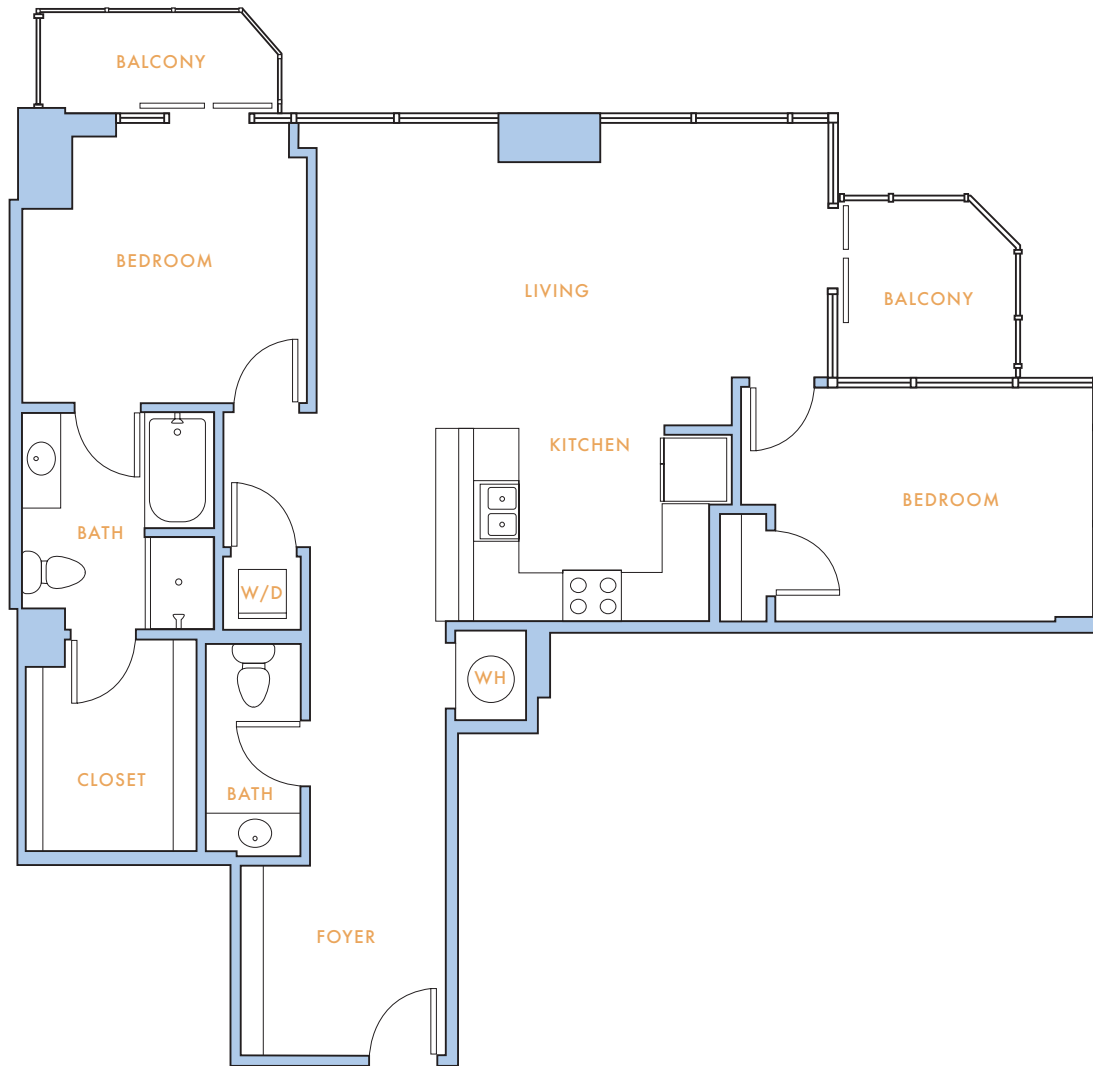

SKYHOUSE

FRISCO STATION

R2

2 bed

2 bath

1,193 SQ FT

214.469.0100 • SkyHouseFrisco@LincolnApts.com • 6633 John Hickman Pkwy. Frisco, TX. 75034 • SkyHouseFrisco.com 🐾 ♿ 🏠

Information is believed to be accurate, but not warranted. Specifications, pricing and availability are subject to change without notice. See agent for details. Artist's renderings and floorplans are approximate only and are not meant to be exact depictions of the unit. Drawings are not to scale. Your selected floorplan may vary from this illustration due to design configuration and architectural styling. Not all features are available in every apartment. All square footages are approximate.