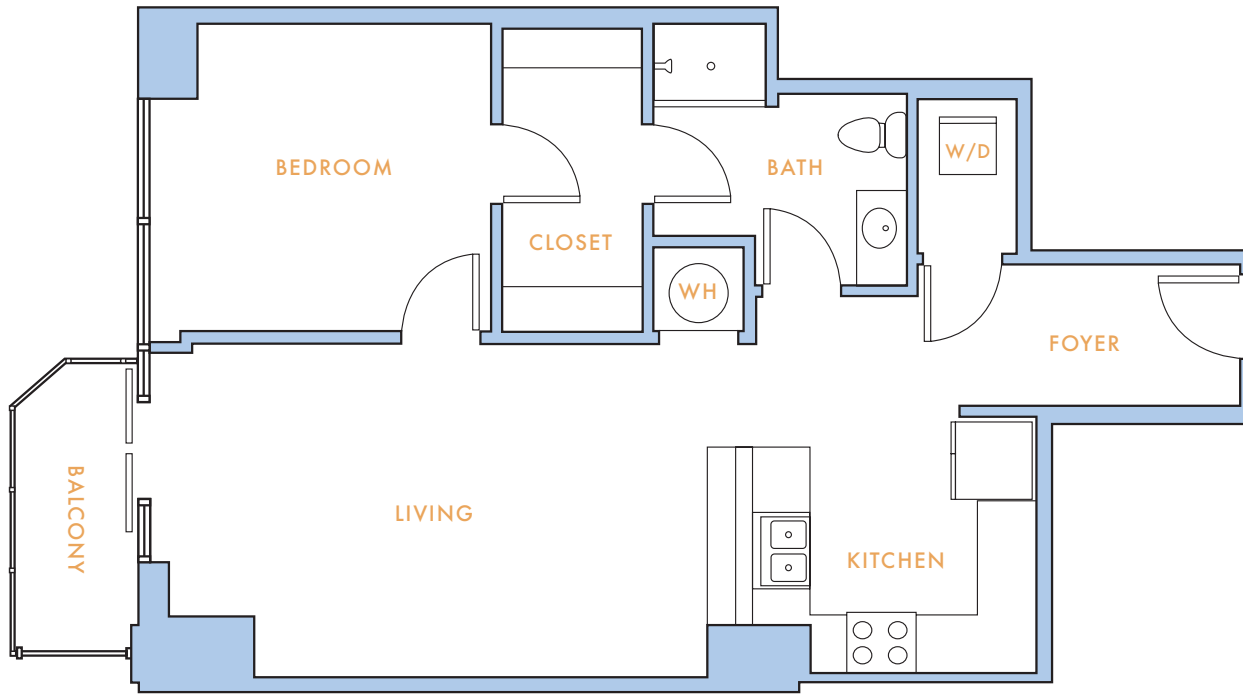

SKYHOUSE

FRISCO STATION

U

1 bed

1 bath

778 SQ FT

214.469.0100 • SkyHouseFrisco@LincolnApts.com • 6633 John Hickman Pkwy. Frisco, TX. 75034 • SkyHouseFrisco.com   

Information is believed to be accurate, but not warranted. Specifications, pricing and availability are subject to change without notice. See agent for details. Artist's renderings and floorplans are approximate only and are not meant to be exact depictions of the unit. Drawings are not to scale. Your selected floorplan may vary from this illustration due to design configuration and architectural styling. Not all features are available in every apartment. All square footages are approximate.