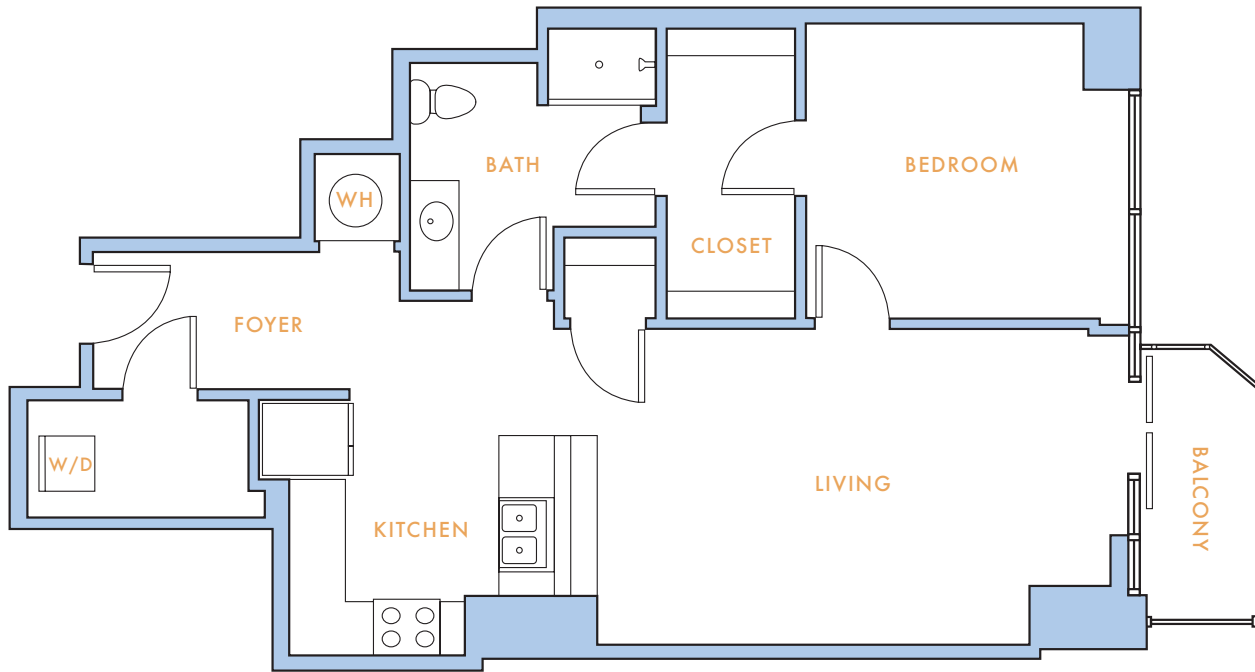

SKYHOUSE

FRISCO STATION

U1

1 bed

1 bath

830 SQ FT

214.469.0100 • SkyHouseFrisco@LincolnApts.com • 6633 John Hickman Pkwy. Frisco, TX. 75034 • SkyHouseFrisco.com

Information is believed to be accurate, but not warranted. Specifications, pricing and availability are subject to change without notice. See agent for details. Artist's renderings and floorplans are approximate only and are not meant to be exact depictions of the unit. Drawings are not to scale. Your selected floorplan may vary from this illustration due to design configuration and architectural styling. Not all features are available in every apartment. All square footages are approximate.